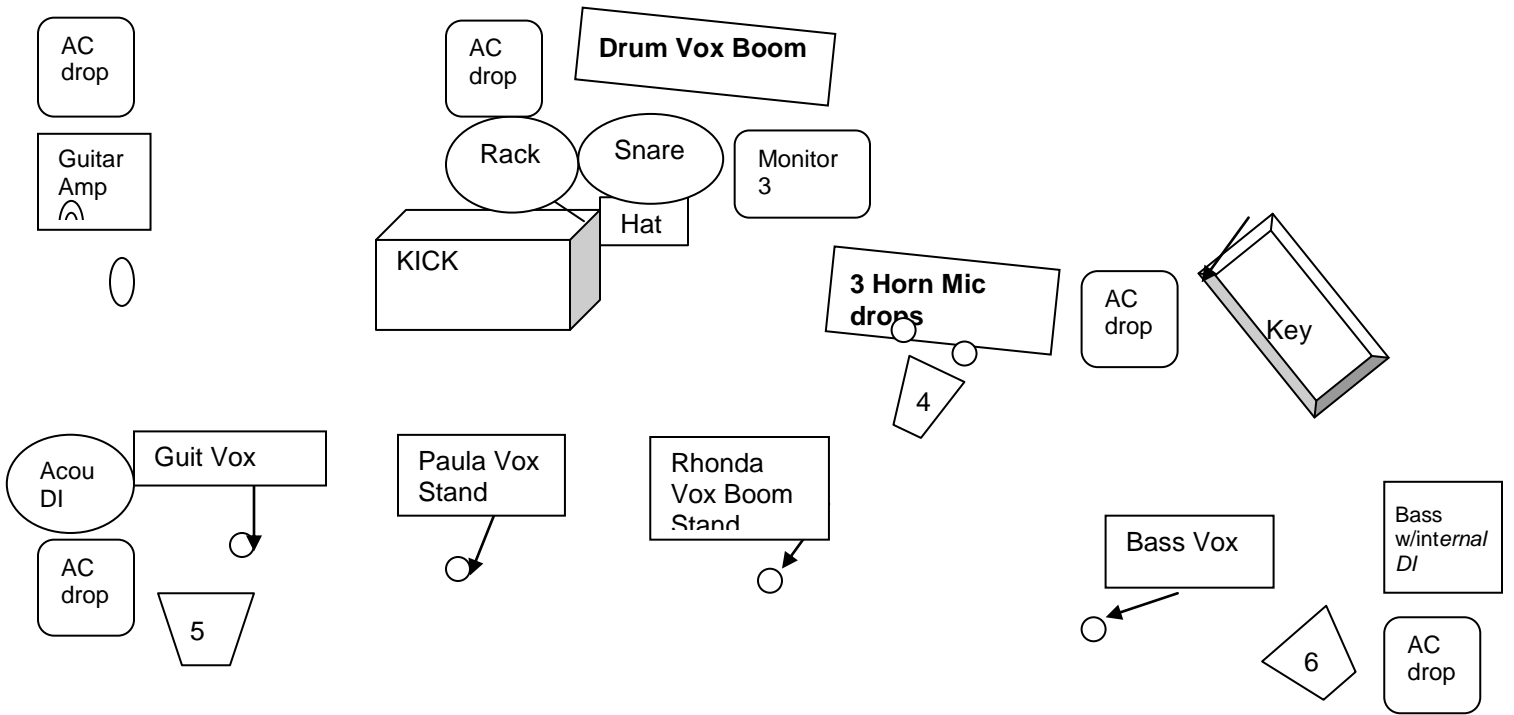

Groove Essential Stage Plot and Input List

<u>Instrument</u>	<u>Channel</u>	<u>Monitor Mix</u>	<u>Artist Name</u>
Kick	_____	Monitor 1	Vox 1- Rhonda
Snare	_____	Monitor 2	Vox 2- Paula
Rack 1	_____	Monitor 3	Drum -Charlie
Floor	_____	Monitor 4	Horn- Chris/Josh
Hat	_____	Monitor 5	Guitar - Brian
Overheads	_____	Monitor 6	Bass - Greg
Electric Gut 1	_____	Monitor 7	Keys Troye
Acoustic Gut	_____		
Bass	_____		
Keys	_____		at sound board
Bass Vox	_____		or on stage
Drum Vox	_____		
Gut Vox	_____		
Key Vox	_____		
Rhonda Vox	_____		
Paula Vox	_____		
Trumpet	_____		
Sax	_____		
Bone	_____		

Mon.1
in-ear
rig

Mon.2
in-ear
rig